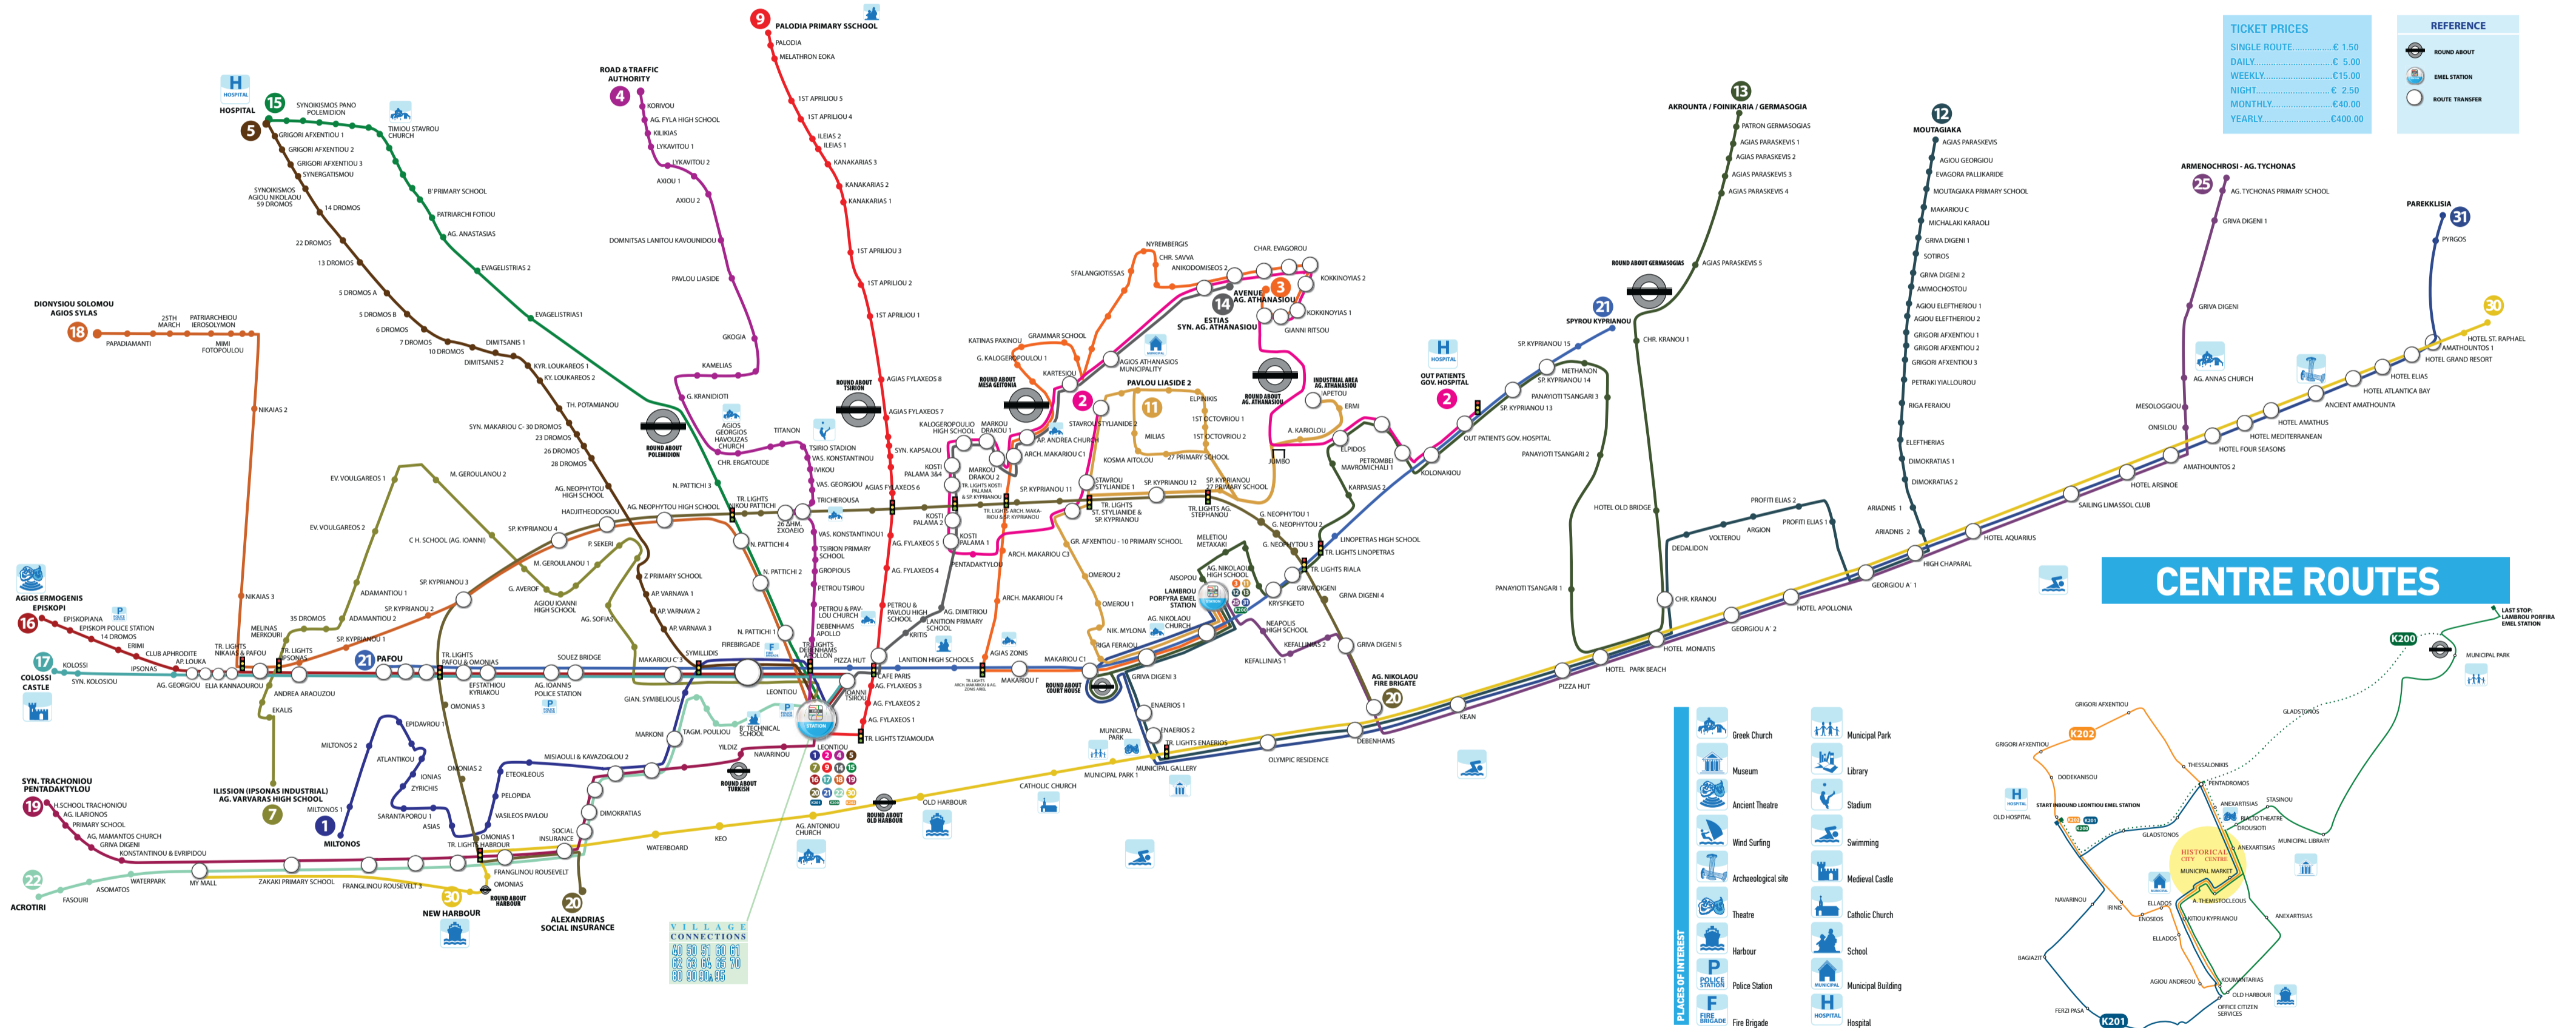

LIMASSOL URBAN ROUTE MAP

Limassol, our town, one neighbourhood!

08/2013 EDITION

IMPORTANT

EMEL (The Limassol Bus Company) is not responsible for wrongful information derived from previously released itineraries that are no longer valid. To confirm the validity of all route itineraries, the public can be informed by visiting www.limassolbuses.com or by contacting the information line 77 77 81 21

For better servicing the passengers, alterations to route might initiated which will be announced in due time in order to avoid confusion.

EMEL HEAD OFFICE
15, Feidiou str, 3075 , POBox 70758, 3802
Limassol, Tel: 77778868 Fax: 25870160
info@limassolbuses.com

EMEL STATION LEONTIOU
194, Leontiou A - POBox 3022
Tel: 25352111 Fax: 25355273

EMEL STATION DEMOTIKI AGORA
7, Andrea Themistocleous str , POBox 3041
Tel: 77778121 Fax: 25347191

EMEL STATION GRIVA DIGENI
Lambrou Porfyra str.

77 77 81 21
www.limassolbuses.com